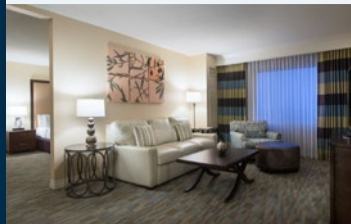

SUITES

Junior Suite

Hilton Suite

Executive Suite

Presidential Suite

835
sq. ft.1,250
sq. ft.2,080
sq. ft.2,870
sq. ft.

2 to 4

2 to 6

VIEW

CONNECTOR
AVAILABLESERVICE
KITCHENSLEEPER
SOFA

BATH

BEDS

BEDROOMS

OCCUPANCY

SIZE

Hilton